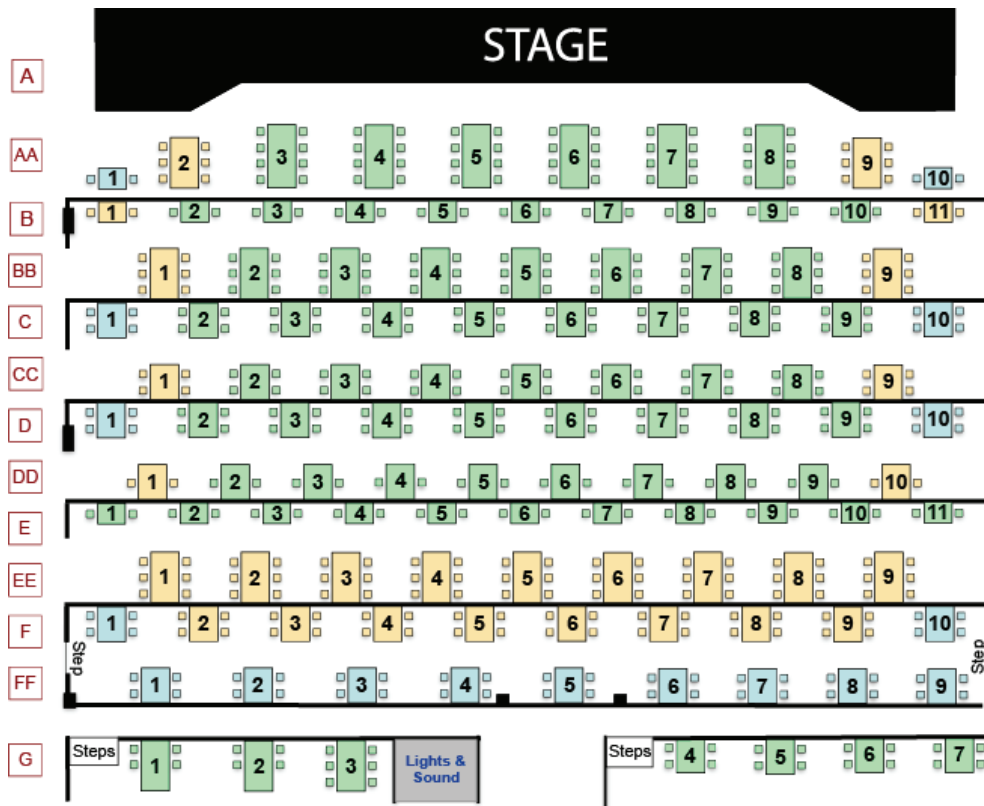

SEATING CHART 2022-23

Winter 2023 Seating (Jan-Apr)

Seating Pricing: \$49 ■ \$44 ■ \$39 ■