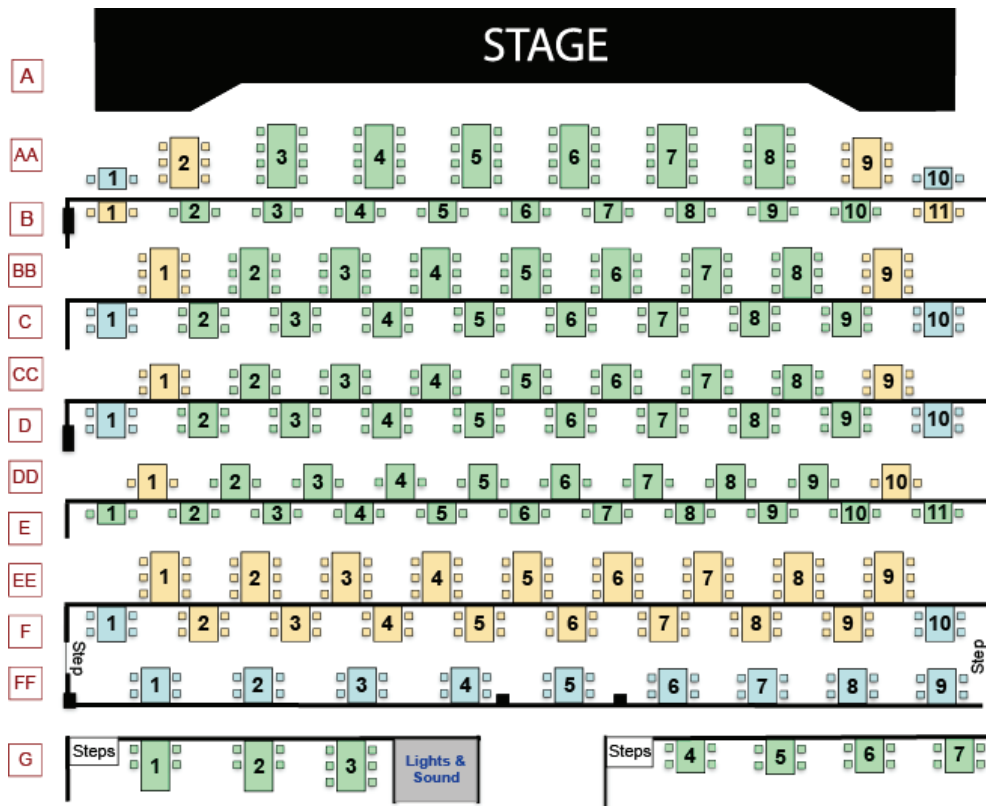

## SEATING CHART 2022-23

### Winter 2023 Seating (Jan-Apr)

Seating Pricing: \$49 ■ \$44 ■ \$39 ■