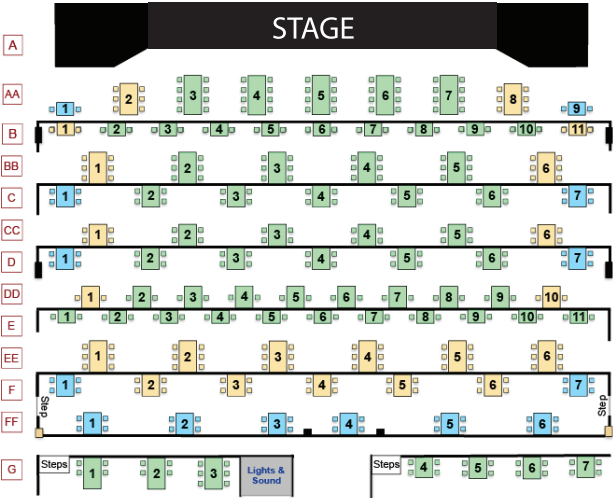

M Split box indicates matinee and evening show.

OUR SHOWS

- Variety Show Spectacular
- Rock n' Roll Jukebox
- TRUE Country
- Solid Gold Rock n' Roll
- Ultimate Hits
- Elvis and Friends
- A Silver Star Christmas
- New Year's Eve Celebration
- Valentine's Celebration
- Super Show Finale
- Tribute Band

John Denver: Feb 4, Mar 28
Beatles: Mar 27

GET TICKETS

SEATING CHART 2023-24

DINNER & LIVE SHOW

Summer 2022 Seating (Jul-Dec)

Winter 2024 Seating (Jan-Apr)

Seating Pricing: \$45 (Green) \$41 (Yellow) \$35 (Blue)