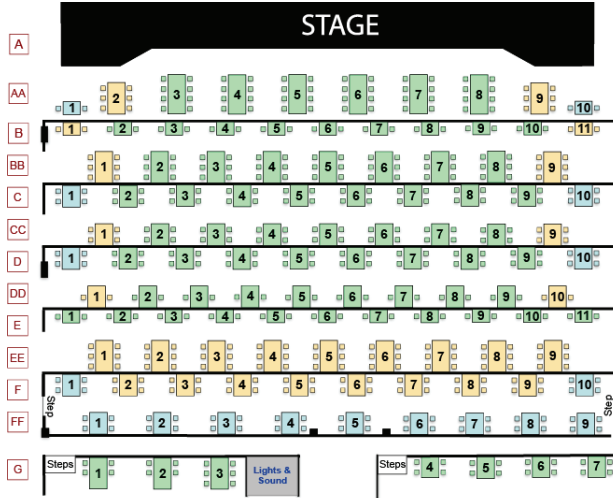

John Denver: Feb 4, Mar 28
Beatles: Mar 27

GET TICKETS

SEATING CHART 2023-24

DINNER & LIVE SHOW

Summer 2022 Seating (Jul-Dec)

Winter 2024 Seating (Jan-Apr)

Seating Pricing: \$45 (Green) \$41 (Yellow) \$35 (Blue)