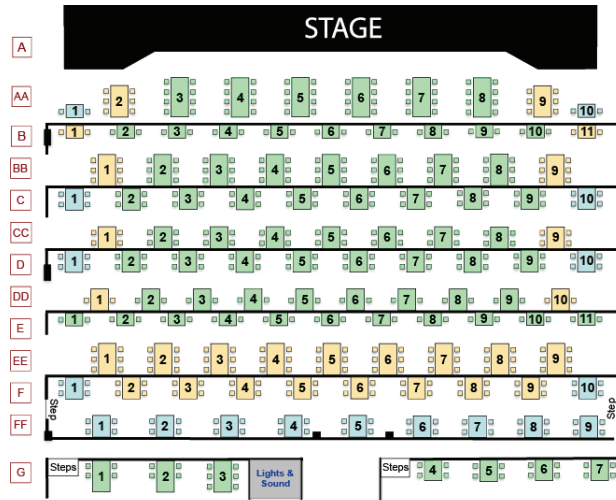

SILVER STAR

DINNER SHOWS

New York Quality, Mesa Price

LIVE SHOW & DINNER

SEATING CHART 2022-23

Fall 2022 Seating (Nov-Dec)

Winter 2023 Seating (Jan-Apr)

Group Seating Pricing: \$49 ■ \$44 ■ \$39 ■