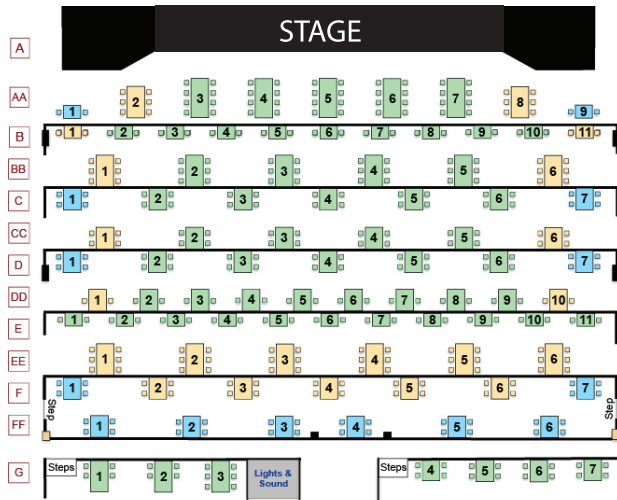

SILVER STAR

DINNER SHOWS

New York Quality, Mesa Price

LIVE SHOW & DINNER

SEATING CHART 2022-23

Fall 2022 Seating (Nov-Dec)

Winter 2023 Seating (Jan-Apr)

Group Seating Pricing: \$49 ■ \$44 ■ \$39 ■